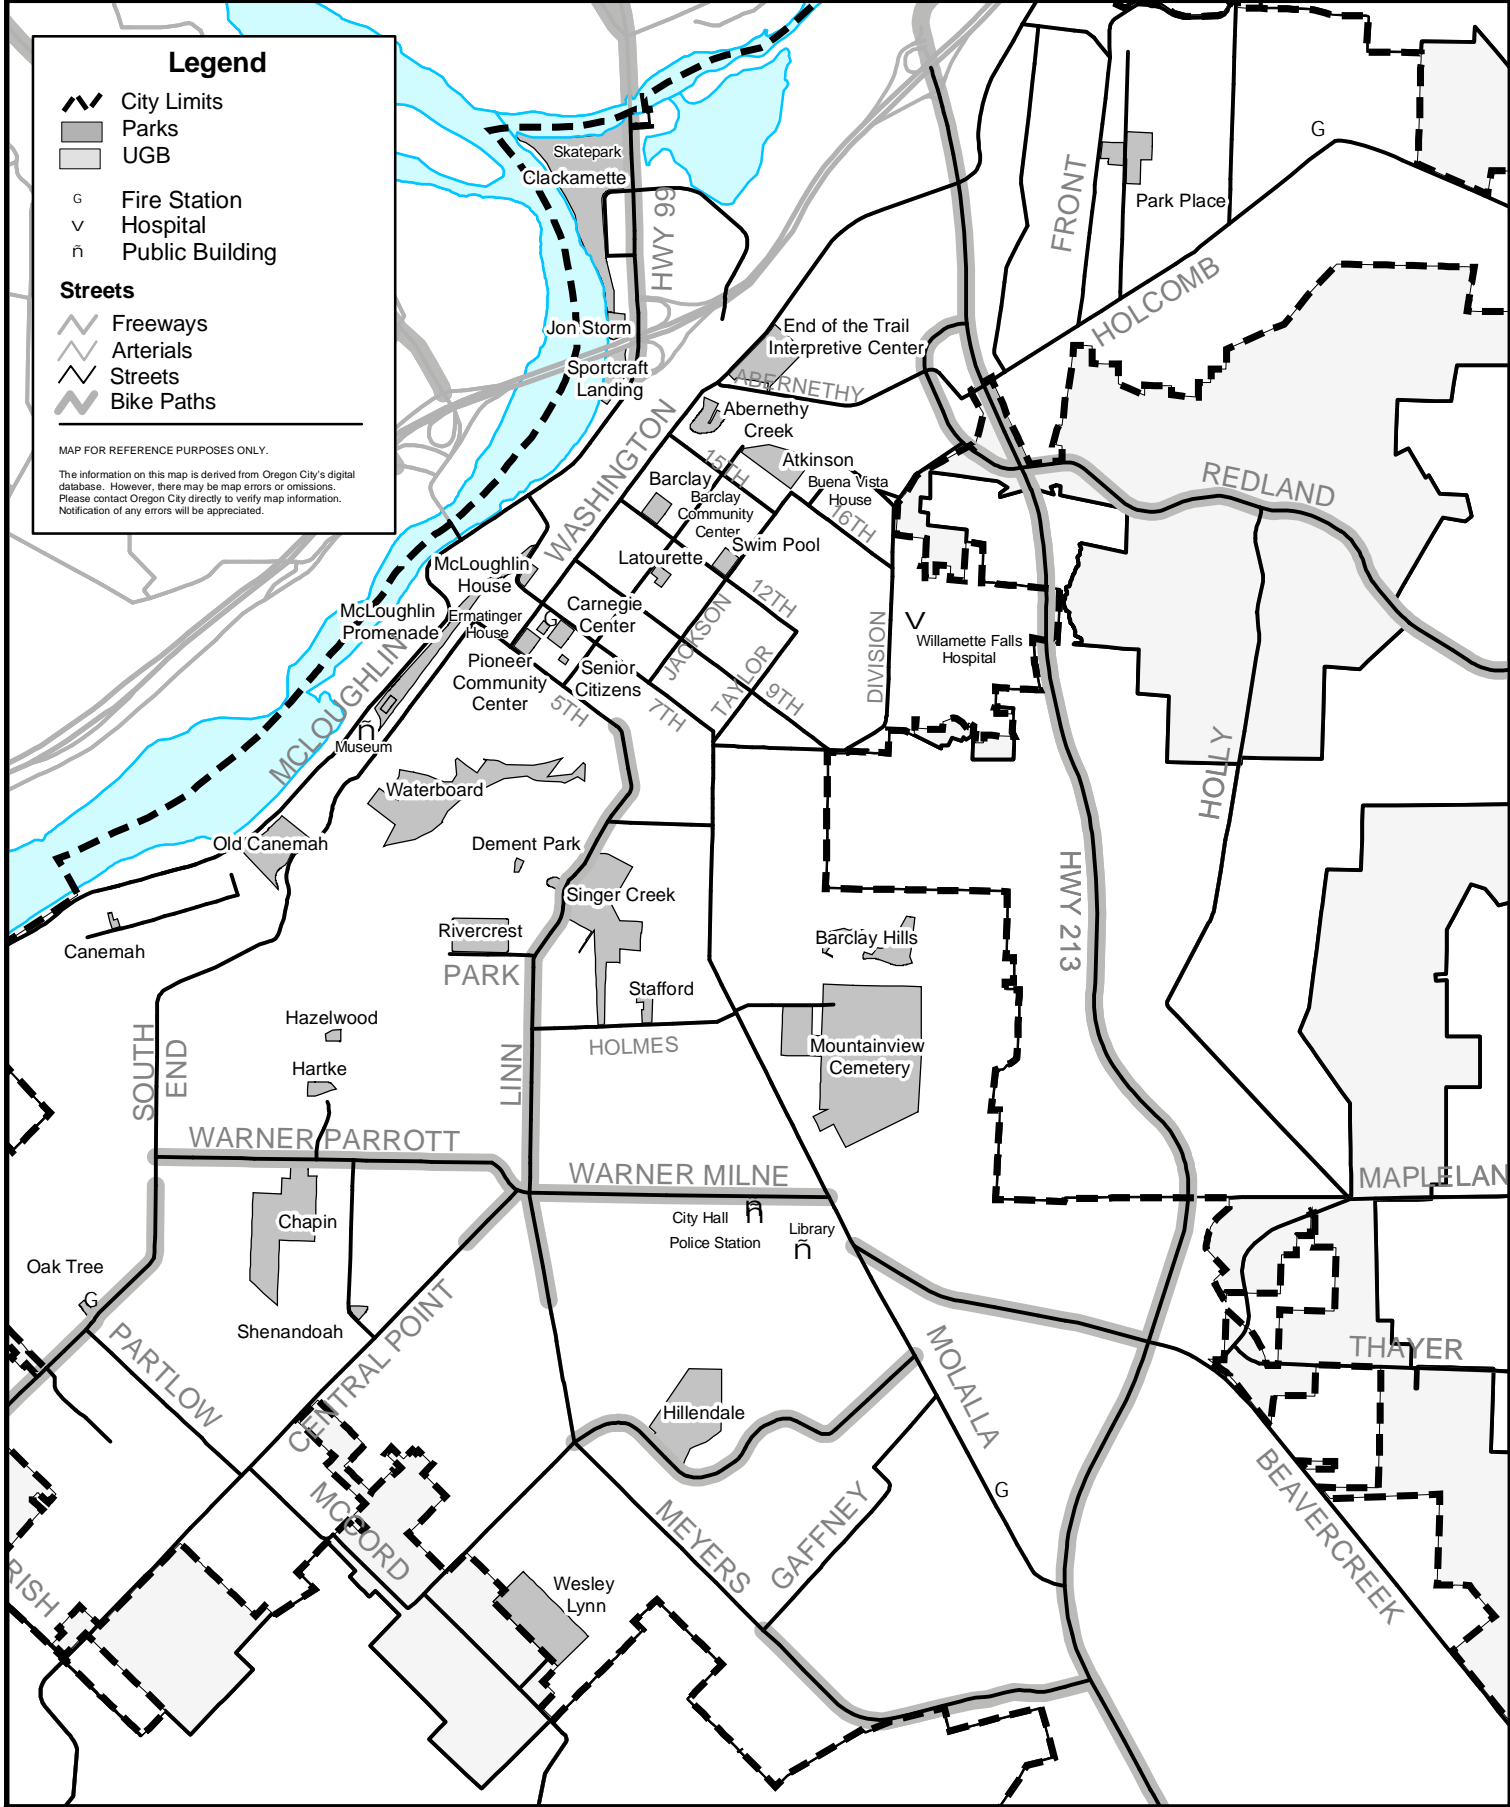

Legend

- City Limits
- Parks
- UGB
- Fire Station
- Hospital
- Public Building

Streets

- Freeways
- Arterials
- Streets
- Bike Paths

MAP FOR REFERENCE PURPOSES ONLY.

5

**City of Oregon City
Parks and Facilities Map**

City of Oregon City
Geographic Information Systems
320 Warner Milne Rd
Oregon City, OR 97045
503-657-0891
www.ci.oregon-city.or.us